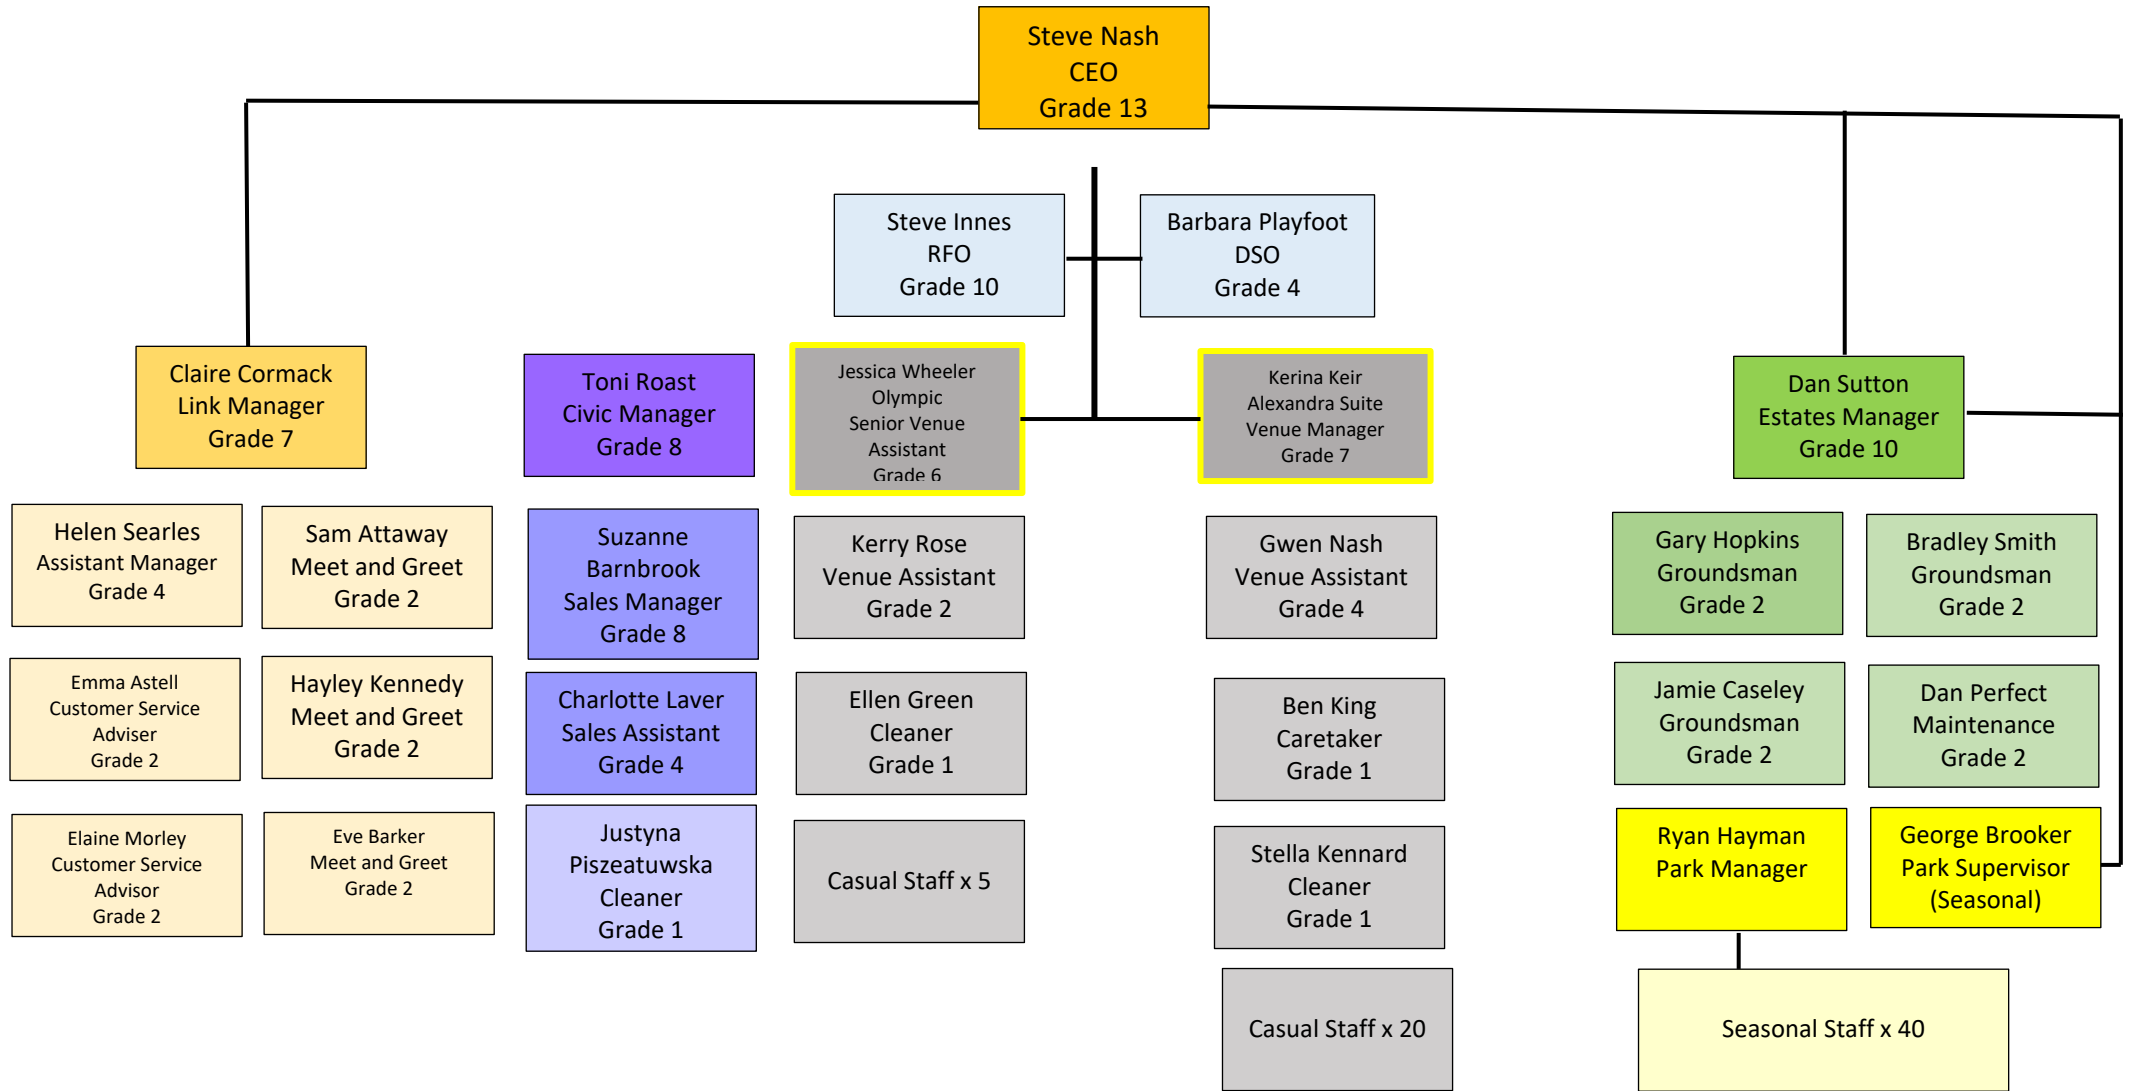

SWANLEY TOWN COUNCIL ORGANISATIONAL CHART 2018

Casual and Seasonal Staff June 2018

Alexandra Suite
Jessica Bell
Katie Caton
Colin Chattenton
Bryn Collom
Courtney-Anne Gray
George Hancock
Claire Jeffery
Sophia Kennard
Stella Kennard
Stacey Illsley
Sharona Lavender
Chris Mitchell
Rebecca Mitchell
Eloise Riordan
George Roast
Laura Rose
Brooke Seivey
Elise Warren
Sadie Woollven
Amber Young