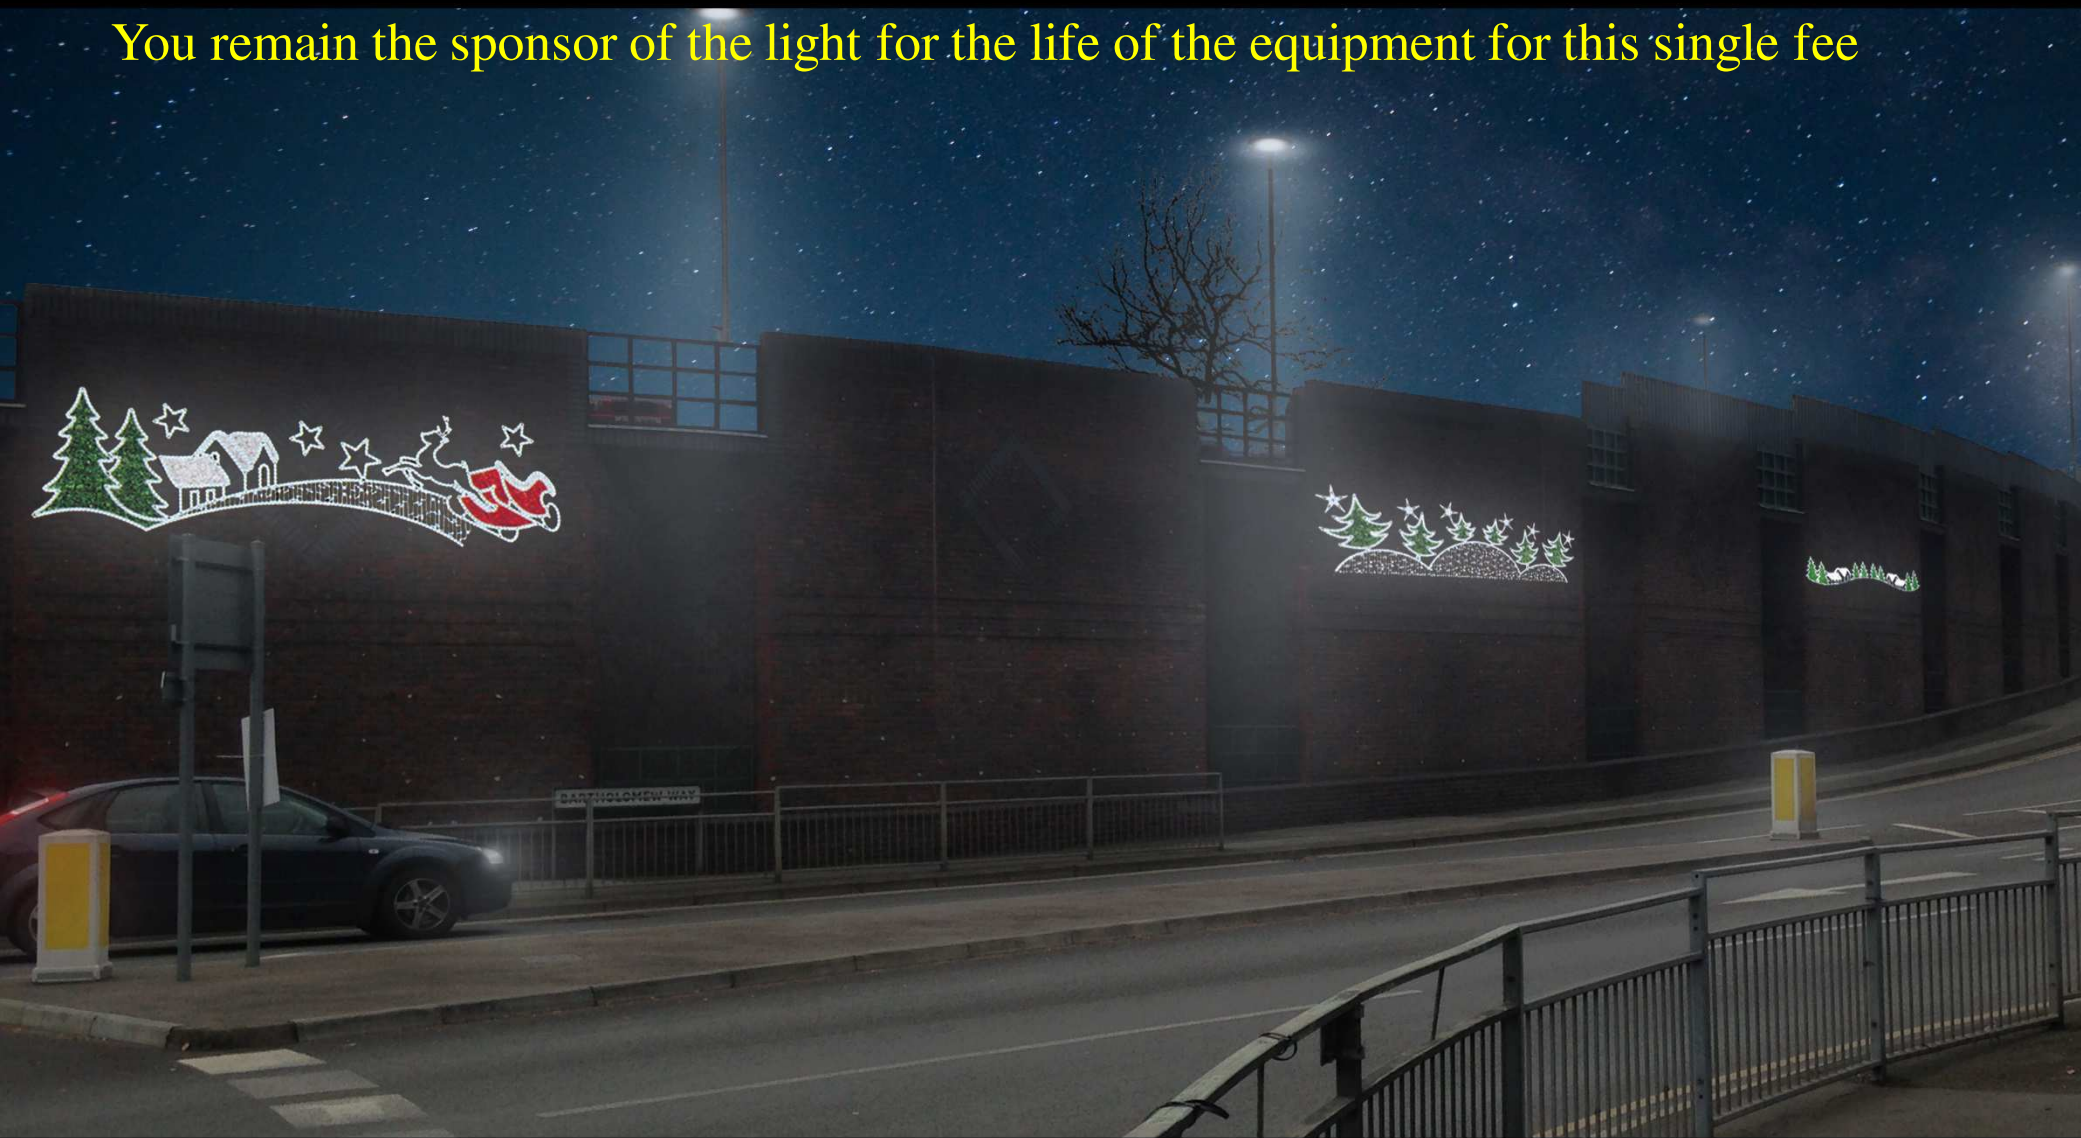

High Street

Icicles, Mistletoes Stars (In two sizes) in cool white

Image 1

Please note that this image is computer generated and therefore the ultimate effect may prove to be different from that shown here. All images are property and copyright of Lamps and Tubes Illuminations Ltd no reproductions without prior permission.

Each picture light costs £500 and includes purchase and installation
You remain the sponsor of the light for the life of the equipment for this single fee

124211, 123332 and 122363 Decorations

Image 2

Please note that this image is computer generated and therefore the ultimate effect may prove to be different from that shown here. All images are property and copyright of Lamps and Tubes Illuminations Ltd no reproductions without prior permission.

Purchase a set of 3 for just £1000

You remain the sponsor of the light for the life of the equipment for this single fee

124211, 123332 and 122363 Decorations

Image 3

Please note that this image is computer generated and therefore the ultimate effect may prove to be different from that shown here. All images are property and copyright of Lamps and Tubes Illuminations Ltd no reproductions without prior permission.